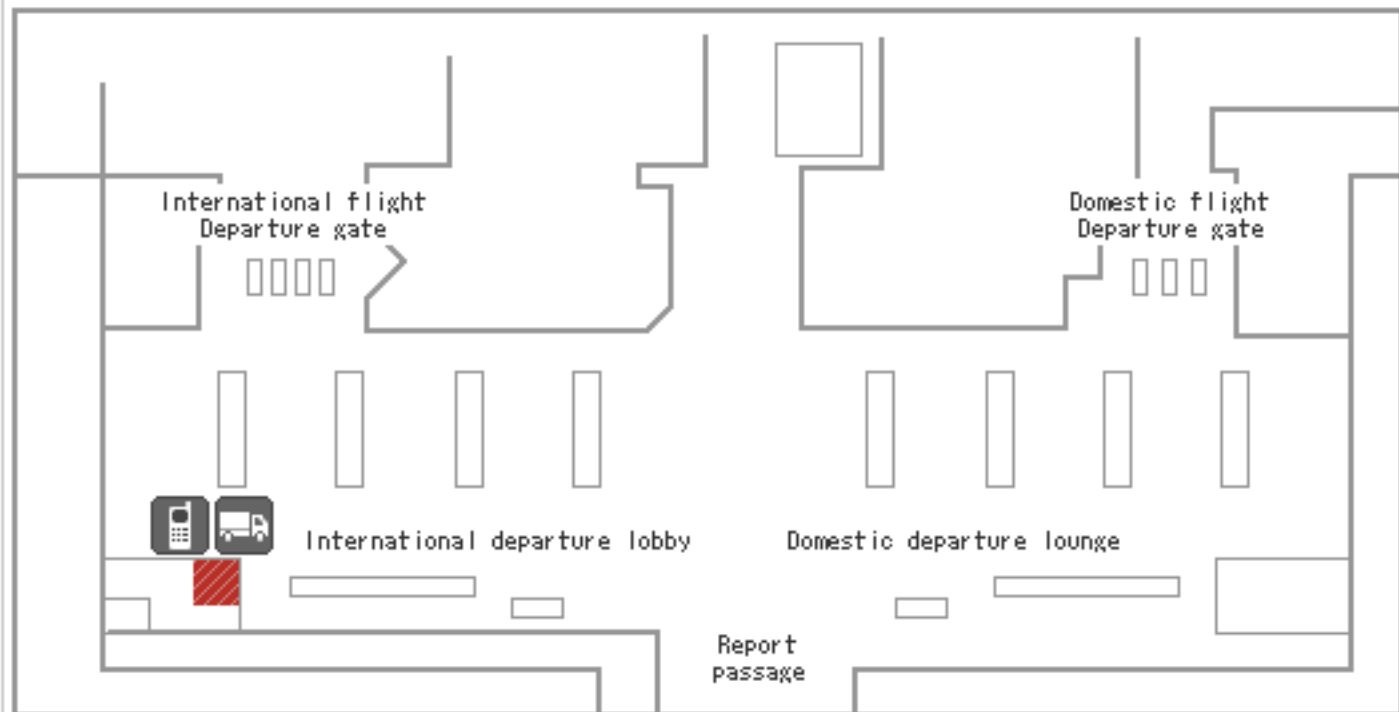

Chubu Centrair International Airport, Departure, baggage counter

Business hour : 6:30-21:30

 Sign Information

 Delivery Service Counter

 Delivery Service  Rental Mobile Service